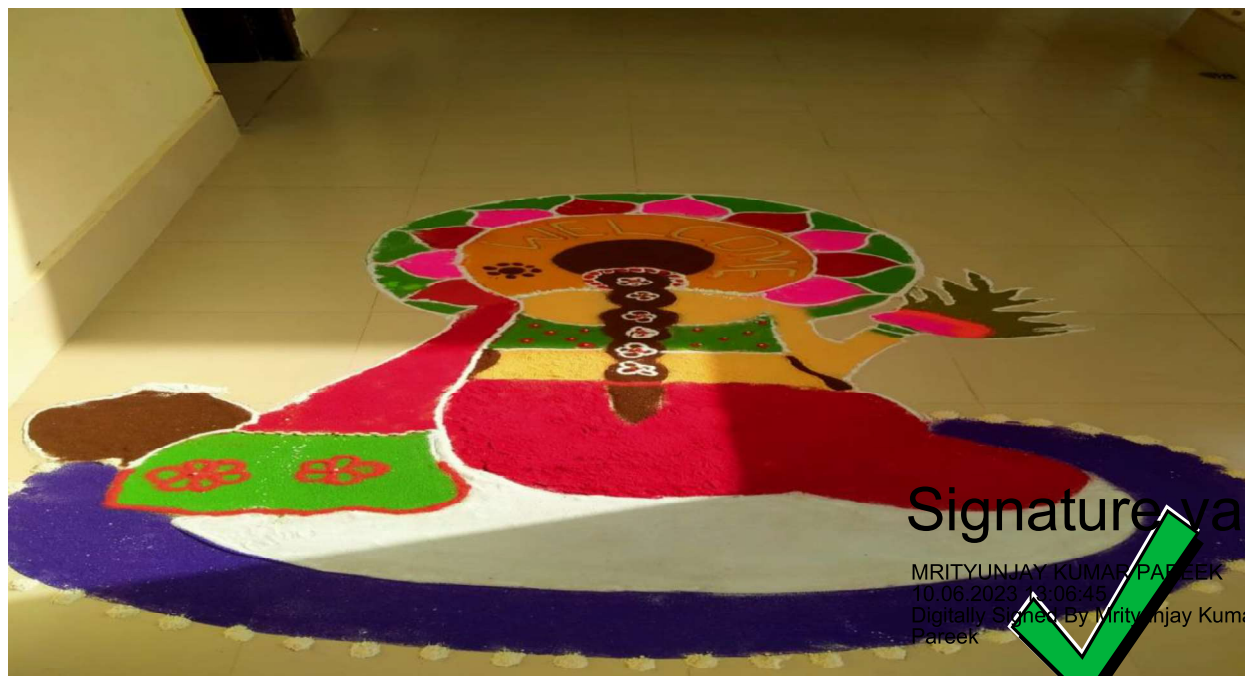

Smt. Kamla Devi Gauridutt Mittal Mahila Mahavidyalaya

Sardarshahar – 331403, Churu (Rajasthan)

Signature valid

MRITYUNJAY KUMAR PAREEK
10.06.2023 13:06:45
Digitally Signed By Mrityunjay Kumar
Pareek