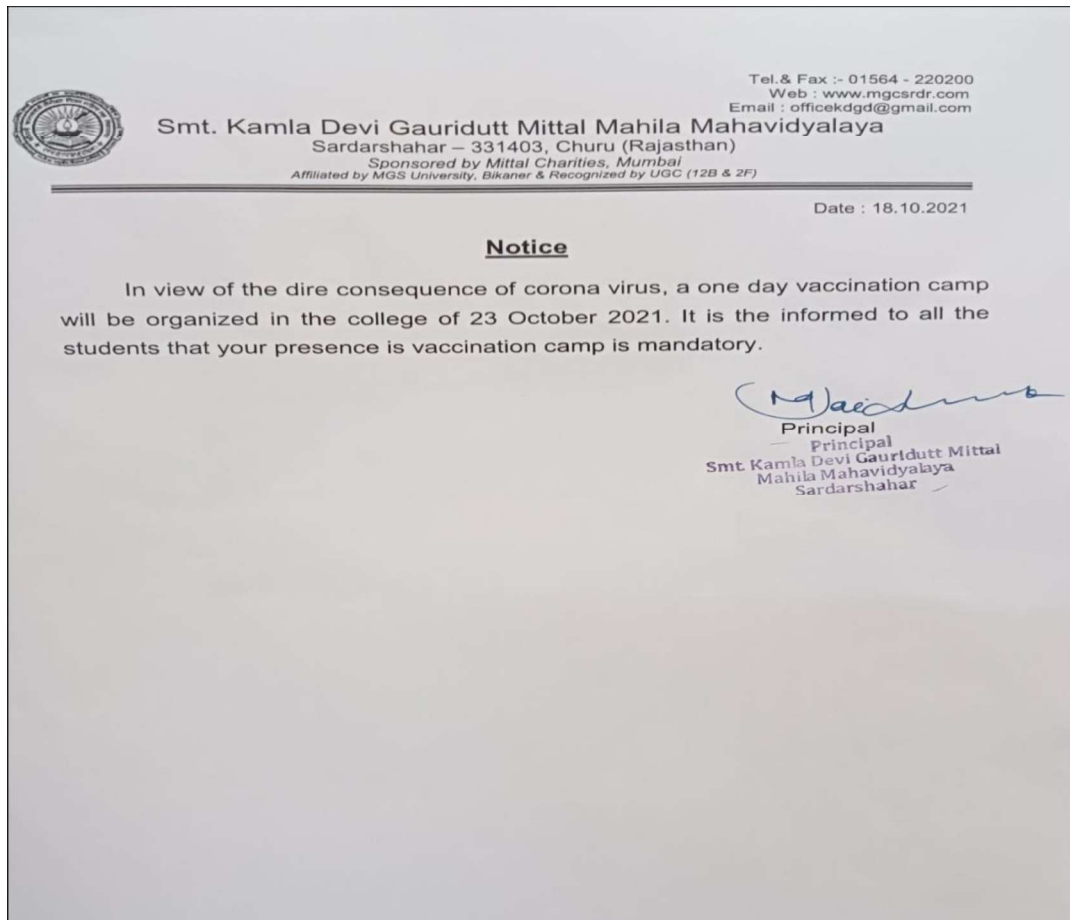

MIRITUNJAY KUMAR PAREEK
10.06.2023 13:06:45
Digitally Signed By Mritunjay Kumar
Pareek

Smt. Kamla Devi Gauridutt Mittal Mahila Mahavidyalaya
Sardarshahar – 331403, Churu (Rajasthan)

3.4.1 - Index

S. No.	Details of the Activity
1.	Vaccination camp For the student's
2.	Digital payment awareness session
3.	Time management awareness session
4.	Plantation
5.	Cleanliness Drives
6.	Health awareness drives
7.	Voter awareness
8.	Awareness on Social Issues
9.	REPUBLIC DAY celebration
10.	INDEPENDENCE celebration
11.	Celebration of Festivals
12.	Sports and cultural week calibration

Signature valid

MRITYUNJAY KUMAR PAREEK
10.06.2023 13:06:45
Digitally Signed By Mrityunjay Kumar
Pareek

Smt. Kamla Devi Gauridutt Mittal Mahila Mahavidyalaya

Sardarshahar – 331403, Churu (Rajasthan)

1. Vaccination camp for the Student's of Smt. Kamla Devi Gauridutt Mittal Mahila Mahavidhyalaya.