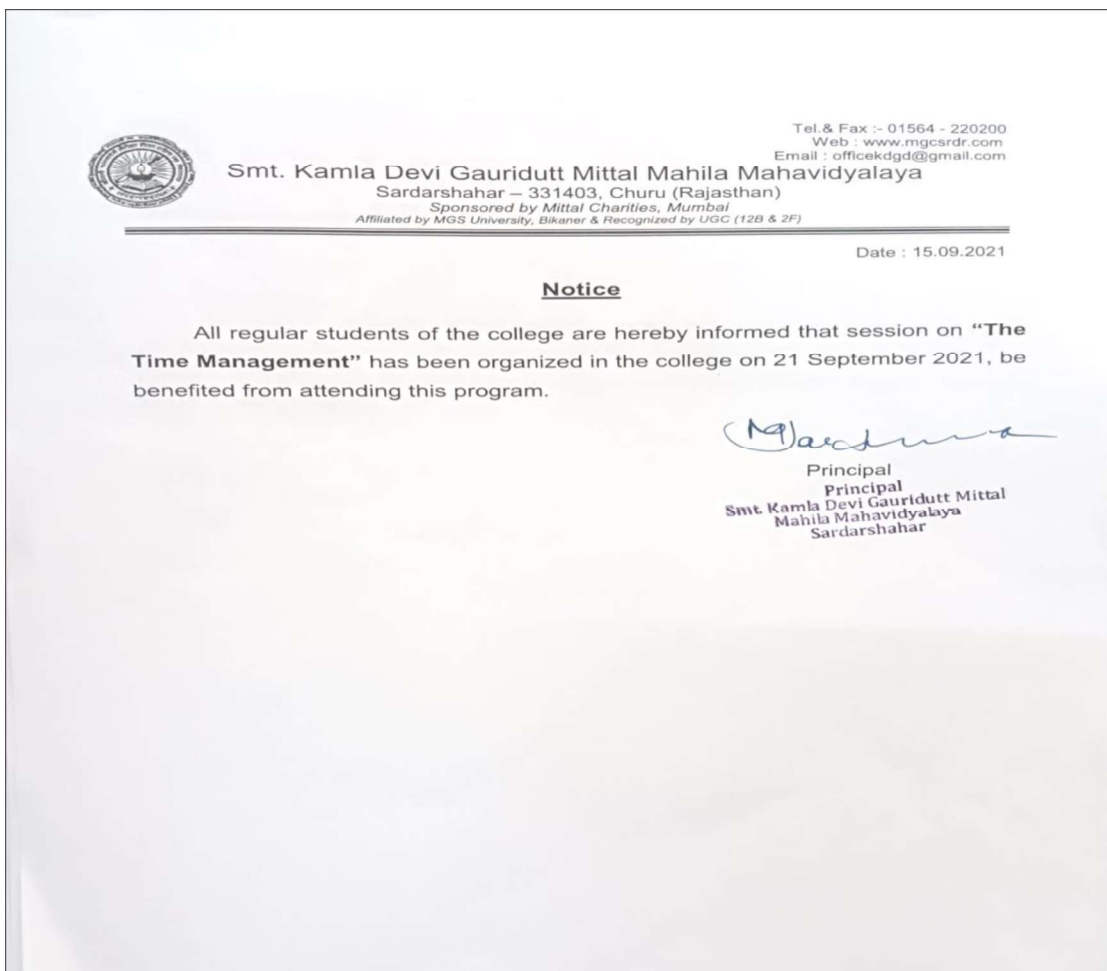

Smt. Kamla Devi Gauridutt Mittal Mahila Mahavidyalaya
Sardarshahar – 331403, Churu (Rajasthan)

**3. Time Management Awareness Session for the Student's of Smt. Kamla Devi
Gauridutt Mittal Mahila Mahavidhyalaya**

Signature valid

MRITYUNJAY KUMAR PAREEK
10.06.2023 13:06:45
Digitally Signed By Mrityunjay Kumar
Pareek