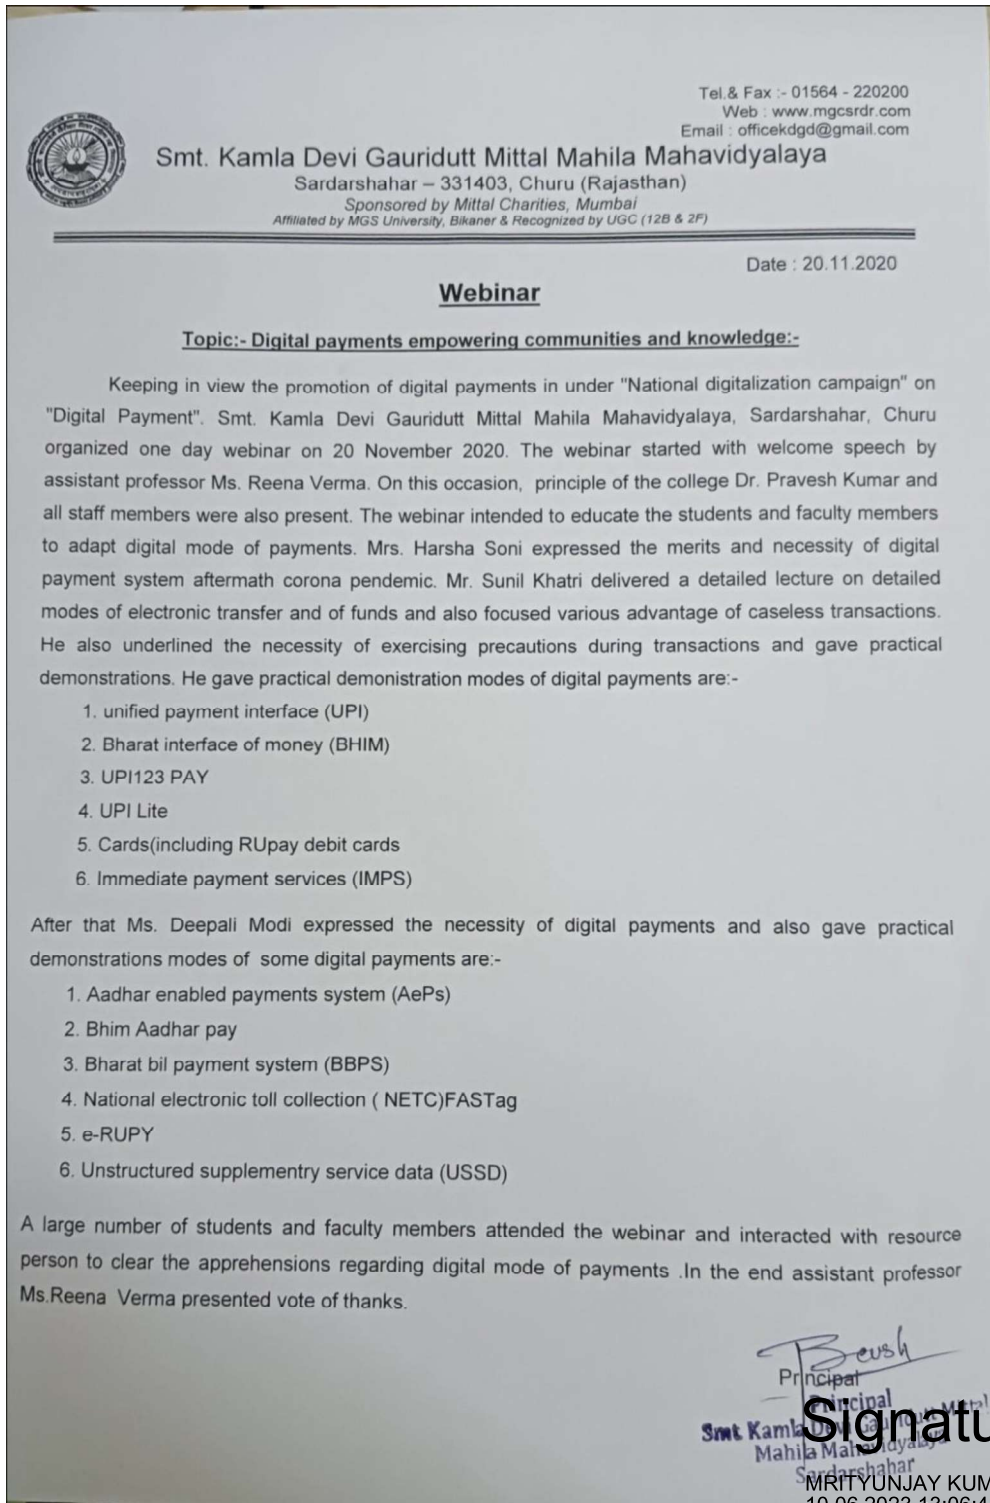

Smt. Kamla Devi Gauridutt Mittal Mahila Mahavidyalaya

Sardarshahar – 331403, Churu (Rajasthan)

Tel. & Fax :- 01564 - 220200
Web : www.mgcsrdr.com
Email : officekdgd@gmail.com

Smt. Kamla Devi Gauridutt Mittal Mahila Mahavidyalaya

Sardarshahar – 331403, Churu (Rajasthan)

Sponsored by Mittal Charities, Mumbai
Affiliated by MGS University, Bikaner & Recognized by UGC (12B & 2F)

Date : 20.11.2020

Webinar

Topic:- Digital payments empowering communities and knowledge:-

Keeping in view the promotion of digital payments in under "National digitalization campaign" on "Digital Payment". Smt. Kamla Devi Gauridutt Mittal Mahila Mahavidyalaya, Sardarshahar, Churu organized one day webinar on 20 November 2020. The webinar started with welcome speech by assistant professor Ms. Reena Verma. On this occasion, principle of the college Dr. Pravesh Kumar and all staff members were also present. The webinar intended to educate the students and faculty members to adapt digital mode of payments. Mrs. Harsha Soni expressed the merits and necessity of digital payment system aftermath corona pandemic. Mr. Sunil Khatri delivered a detailed lecture on detailed modes of electronic transfer and of funds and also focused various advantage of caseless transactions. He also underlined the necessity of exercising precautions during transactions and gave practical demonstrations. He gave practical demonstration modes of digital payments are:-

1. unified payment interface (UPI)
2. Bharat interface of money (BHIM)
3. UPI123 PAY
4. UPI Lite
5. Cards(including RUpay debit cards)
6. Immediate payment services (IMPS)

After that Ms. Deepali Modi expressed the necessity of digital payments and also gave practical demonstrations modes of some digital payments are:-

1. Aadhar enabled payments system (AePs)
2. Bhim Aadhar pay
3. Bharat bil payment system (BBPS)
4. National electronic toll collection (NETC)FASTag
5. e-RUPY
6. Unstructured supplementary service data (USSD)

A large number of students and faculty members attended the webinar and interacted with resource person to clear the apprehensions regarding digital mode of payments .In the end assistant professor Ms.Reena Verma presented vote of thanks.

Principal
Smt. Kamla Devi Gauridutt Mittal
Mahila Mahavidyalaya
Sardarshahar

Signature valid

MRITYUNJAY KUMAR PAREEK
10.06.2023 13:06:45
Digitally Signed By Mrityunjay Kumar
Pareek