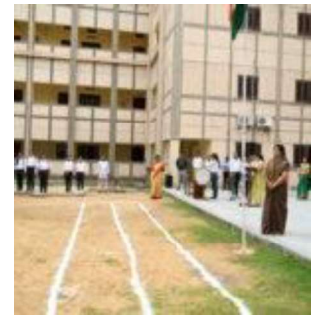

Smt. Kamla Devi Gauridutt Mittal Mahila Mahavidyalaya

Sardarshahar – 331403, Churu (Rajasthan)